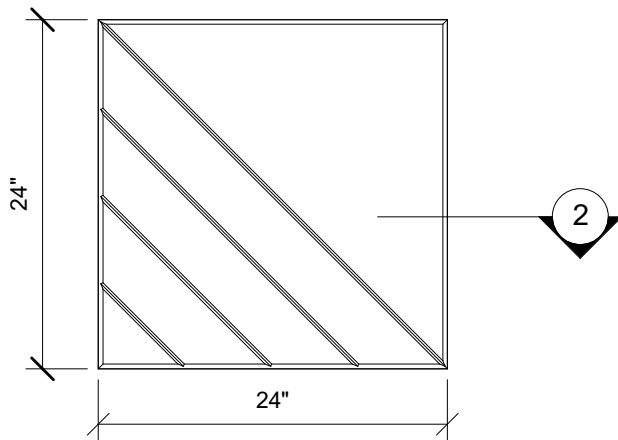

1 SIDE VIEW
1" = 1'-0"

2 EDGE DETAIL
3" = 1'-0"

3 PLAN VIEW
1" = 1'-0"

4 END VIEW
1" = 1'-0"

123 Columbia Court N. Chaska, MN 55318
www.acousticalsurfaces.com
1-800-854-2948

PRODUCT LINE: 1" Enviroacoustic Design Panels - 2ft x 2ft - Beveled Edge - Arrow