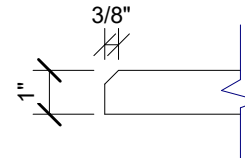

1 SIDE VIEW
1" = 1'-0"

2 EDGE DETAIL
3" = 1'-0"

3 PLAN VIEW
1" = 1'-0"

4 END VIEW
1" = 1'-0"

123 Columbia Court N. Chaska, MN 55318
www.acousticalsurfaces.com
1-800-854-2948

PRODUCT LINE: 1" Enviroacoustic Design Panels - 2ft x 2ft - Beveled Edge - Arrow